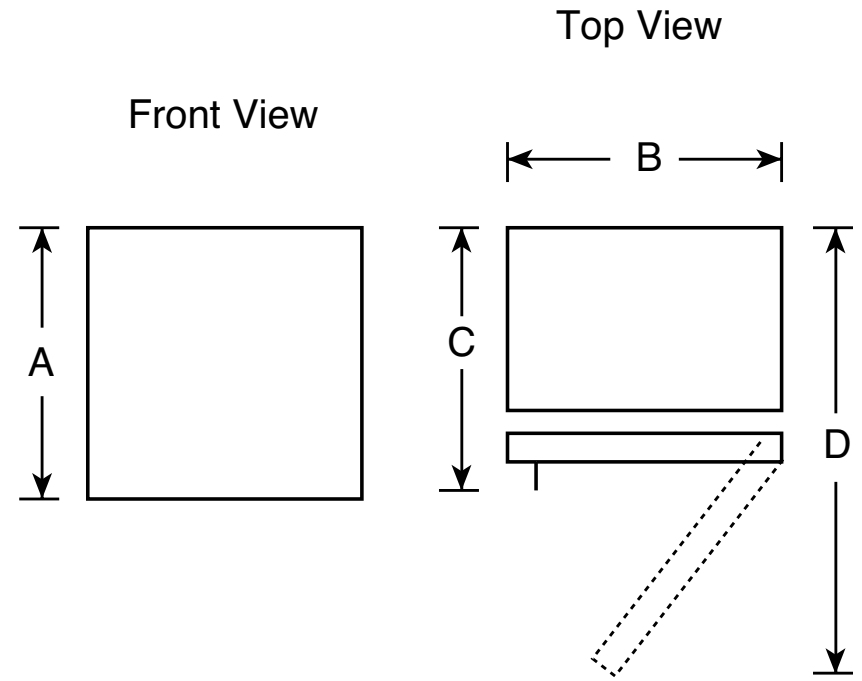

PCR06WAT

GE Profile™ Series Wine Center

Dimensions and Installation Information (in inches)

Overall Dimensions	Height (in.) A	34-1/8
	Width (in.) B	23-3/4
	Depth with handle (in.) C	25
	Depth with door open 90° (in.) D	45-1/4
Air Clearances	Each side (in.)	0
	Top (in.)	0
	Back (in.)	0

- 57-bottle Wine Cooler
- Adjustable Temperature Controls
- Full-Extension Wine Racks with Beechwood Fronts - Slides in and out with ease, making loading and unloading effortless
- Tinted Glass Door with Stainless Steel Accents - Delivers a high-end and modern appearance that blends with existing appliances and décor
- Interior Display Lighting - Illuminates the contents to make selection quick and easy
- Built-in Capability
- Recessed Handle - A modern, ergonomic design that adds to the sleek appearance and is simple to use
- Model PCR06WATSS – Stainless steel