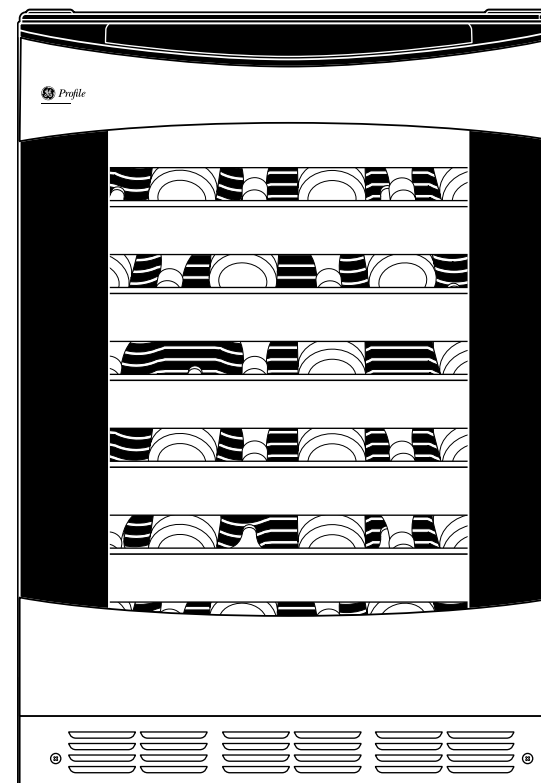

PCR06WAT

GE Profile™ Series Wine Center

Dimensions and Installation Information (in inches)

Overall Dimensions	Height (in.) A	34-1/8
	Width (in.) B	23-3/4
	Depth with handle (in.) C	25
	Depth with door open 90° (in.) D	45-1/4
Air Clearances	Each side (in.)	0
	Top (in.)	0
	Back (in.)	0

For answers to your Monogram,® GE Profile™ or GE® appliance questions, visit our website at ge.com or call GE Answer Center® service, 800.626.2000.

PCR06WAT

GE Profile™ Series Wine Center

Features and Benefits

- 57-bottle Wine Cooler
- Adjustable Temperature Controls
- Full-Extension Wine Racks with Beechwood Fronts - Slides in and out with ease, making loading and unloading effortless
- Tinted Glass Door with Stainless Steel Accents - Delivers a high-end and modern appearance that blends with existing appliances and décor
- Interior Display Lighting - Illuminates the contents to make selection quick and easy
- Built-in Capability
- Recessed Handle - A modern, ergonomic design that adds to the sleek appearance and is simple to use
- Model PCR06WATSS – Stainless steel